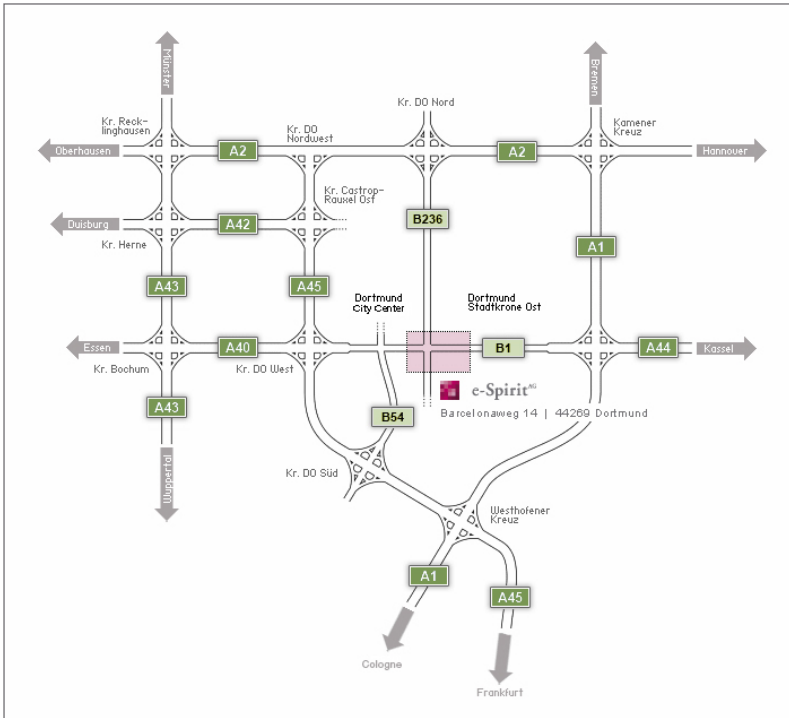

## Public Transportation

If you are arriving by train at Dortmund central station ("Hauptbahnhof"), we suggest taking the subway (U-Bahn) U47 towards "Aplerbeck" and exit at "Stadtkrone Ost" (approx. 15 minutes' drive). At "Stadtkrone Ost", walk over the bridge to the right and then straight on until you reach the street "Stockholmer Allee". Turn left into Stockholmer Allee and then right to reach Barcelonaweg. You will find our headquarters at the end of the street. This will be a 5 minute walk. You can also take a taxi from the central station, which will be a 15 minute drive.

If you arrive via plane at Dortmund airport, we recommend taking a taxi to Barcelonaweg, which will be a 10-15 minute drive.

## By Car

Map

Detailed map