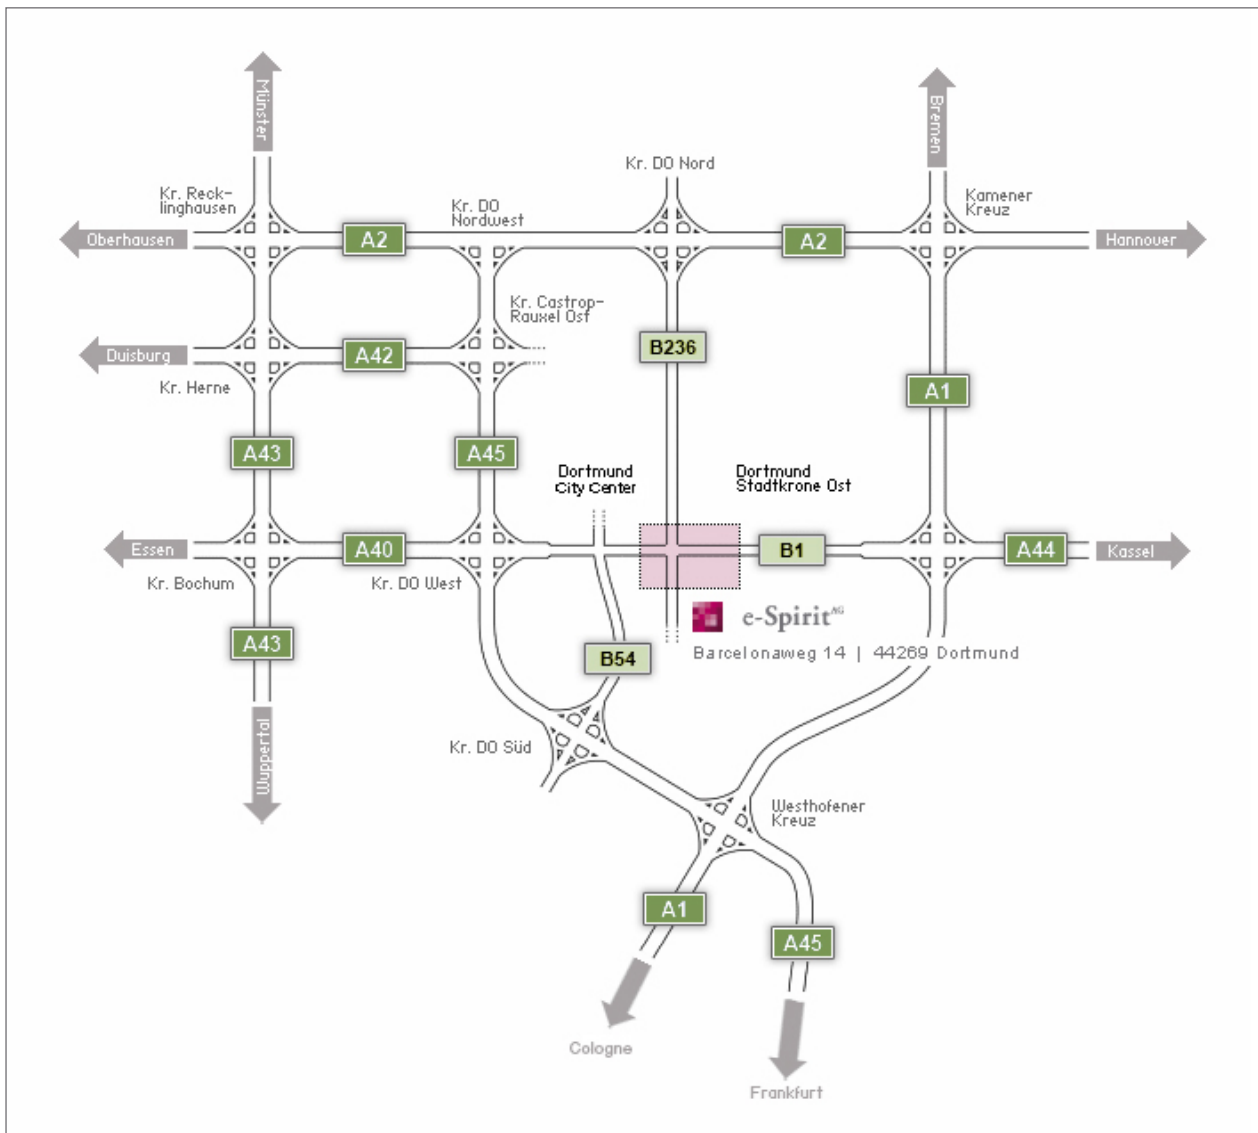

## Public Transportation

If you are arriving by train at Dortmund central station ("Hauptbahnhof"), we suggest taking the subway (U-Bahn) U47 towards "Aplerbeck" and exit at "Stadtkrone Ost" (approx. 15 minutes' drive). At "Stadtkrone Ost", walk over the bridge to the right and then straight on until you reach the street "Stockholmer Allee". Turn left into Stockholmer Allee and then right to reach Barcelonaweg. You will find our headquarters at the end of the street. This will be a 5 minute walk. You can also take a taxi from the central station, which will be a 15 minute drive.

If you arrive via plane at Dortmund airport, we recommend taking a taxi to Barcelonaweg, which will be a 10-15 minute drive.

## By Car

Map

Detailed map